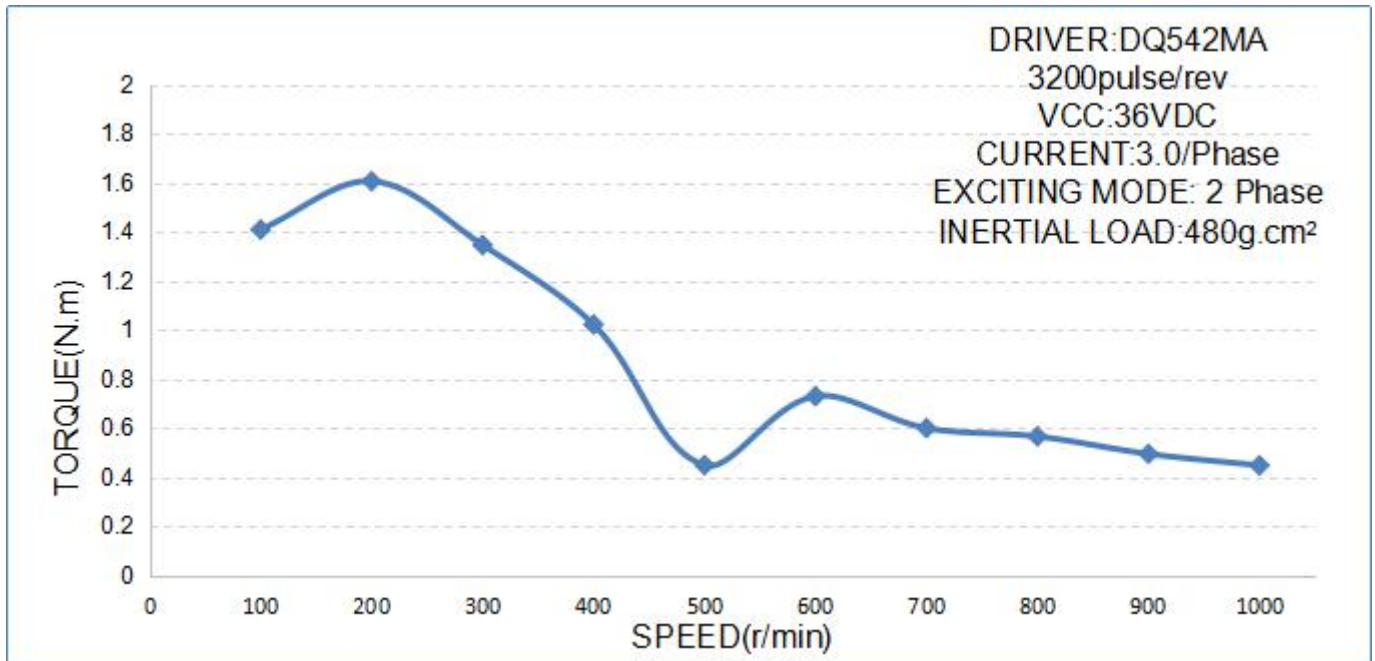

WANTAI MOTOR
www.wantmotor.com

JIANGSU WANTAI MOTOR CO., LTD

Testing Report:57BYGH627 Speed-Torque characteristics

● Tested items:

Stepper Motor: **57BYGH627**

Supporting Driver: DQ542MA

● Testing Results:

Note:

- (1) The testing, and results are with **free load**.
- (2) Testing results may vary from different testing conditions.

JiangSu Wantai Motor co.,Ltd
www.wantmotor.com

Tel: 0086-519-85138377, 82515888, 85190539

Tax: 0086-519-85139178

ADD: No. 18,BoYang Road, Jintan District, Changzhou City, Jiangsu Province, China